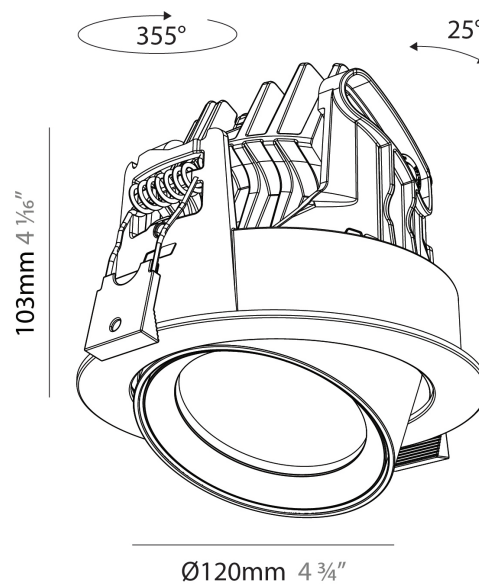

GENERAL

Series: Centriq
Subseries: Centriq Round Adjustable
Brand: Prolicht
Division: Architectural
Mounting Type: Recessed
Mounting Location: Ceiling
Subcategory: Spots

PHYSICAL

Shape: Cylinder
Diameter (mm): 120
Diameter (in): 4 ¾
Height (mm): 105
Height (in): 4 ¼
Min. Recessing Depth (mm): 120
Min. Recessing Depth (in): 4 ¾
Light Distribution: Adjustable / Direct
Weight (kg): 0.649
Diffuser: Lens Pack - No Lens / Opal / Linear Spread Lens / Honeycomb / Spread Lens
Fixture Finish: SSR / BKV / CWI / CRY / HAB / UFT / ITA / RUA / FTG / MYG / LOD / PUS / FRO / FUP / KIA / POP / BLS / SPG / MEY / GOH / GUM / CHC / COM / ABZ / JAG / OBR / MOS / ROR
Fixture Material: Aluminum
Cut-out Measurements: Dia. 112mm / 4 7/16"

ELECTRICAL

Lamp Type: LED (Zhaga Standard)
Input Wattage (W): 20.5
Total Output Wattage (W): 18.1
Dimming: Tri-Mode (Non-Dimming and Phase Dimming (120Vac only) and 0-10V Dimming)
Driver Included: Yes
Driver Location: Recessed Housing
Driver Type: Constant Current - Universal
Driver Class: Class 2
Input Voltage (V): 120 - 277
Constant Current (MA): 500

LED

Color Temperature (*K): 2700 / 3000 / 3500 / 4000
Max. Delivered Lumen (lm): 1432 / 1542 / 1432 / 1636
Nominal Lumen (lm): 1668 / 1797 / 1868 / 1907
CRI: >90 CRI
Lamp Life (hrs): 50000

OPTICAL

Reflector°: 10
Adjustability: Rotational 350°; Tilt 90°

RATINGS AND CERTIFICATIONS

Certified By: Certified for North American Standards
IP rating: IP20